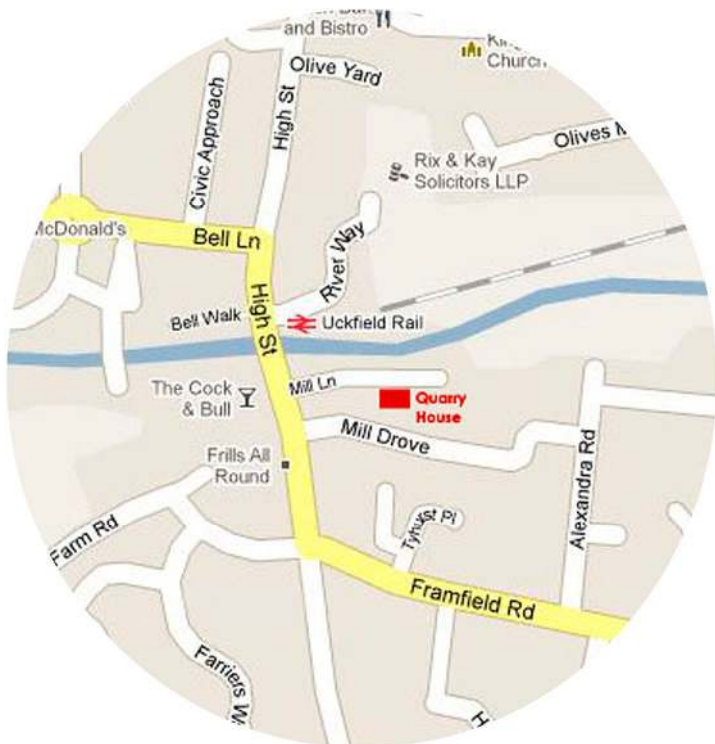

Directions To Our Offices

Quarry House, Mill Lane, Uckfield

3-D Architecture Limited
Suite 5, Quarry House,
Uckfield, East Sussex TN22 5AA

Tel: 01825 764455

Fax: 01825 764455

E-mail: info@3d-architecture.co.uk