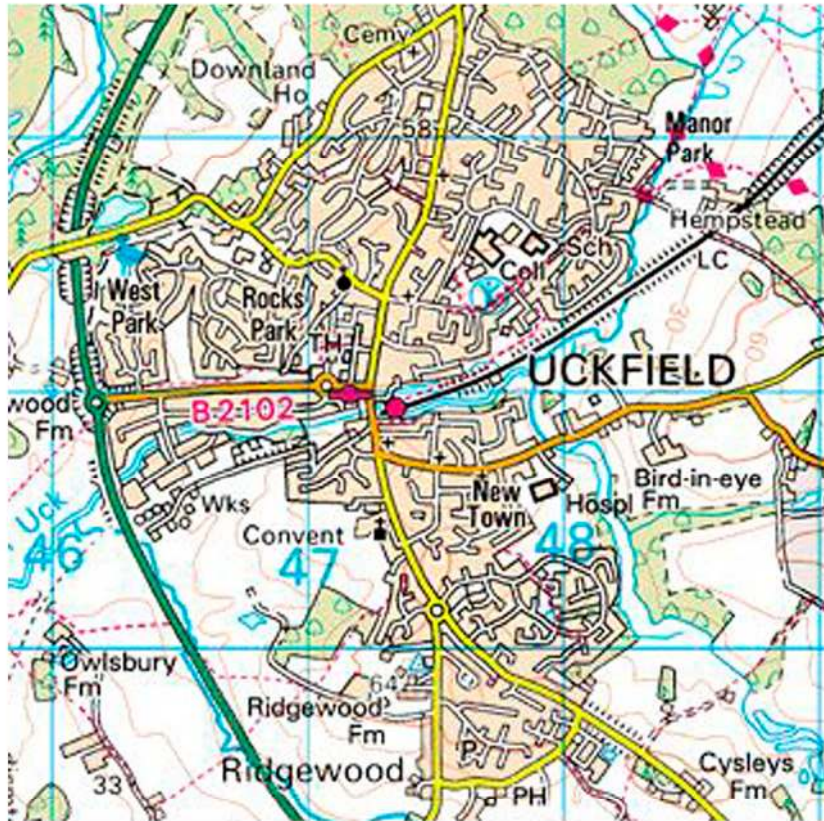

Directions To Our Offices

Quarry House, Mill Lane, Uckfield

3-D Architecture Limited
Suite 5, Quarry House,
Uckfield, East Sussex TN22 5AA

Tel: 01825 764455

Fax: 01825 764455

E-mail: info@3d-architecture.co.uk